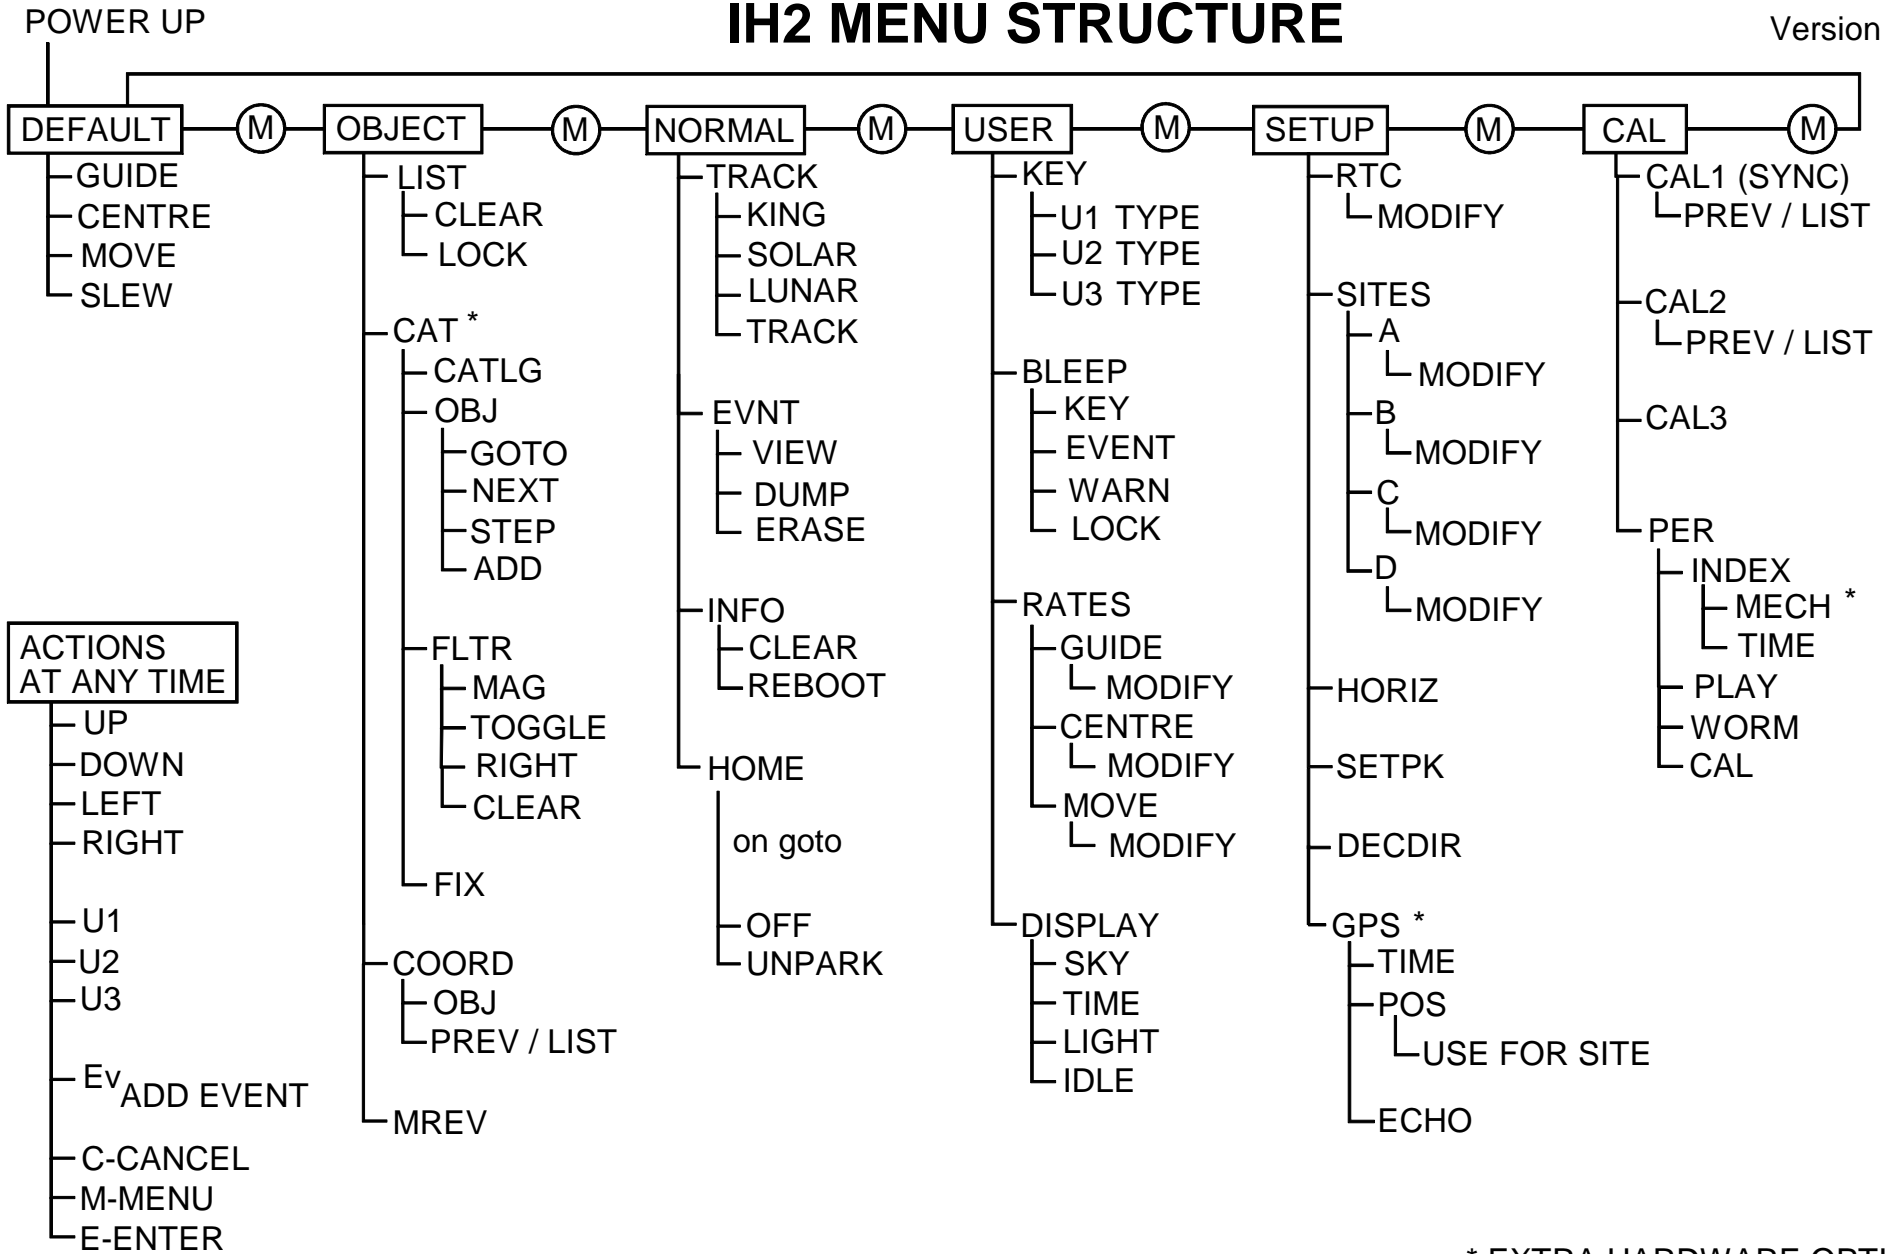

# IH2 MENU STRUCTURE

Version 1.733

\* EXTRA HARDWARE OPTIONS