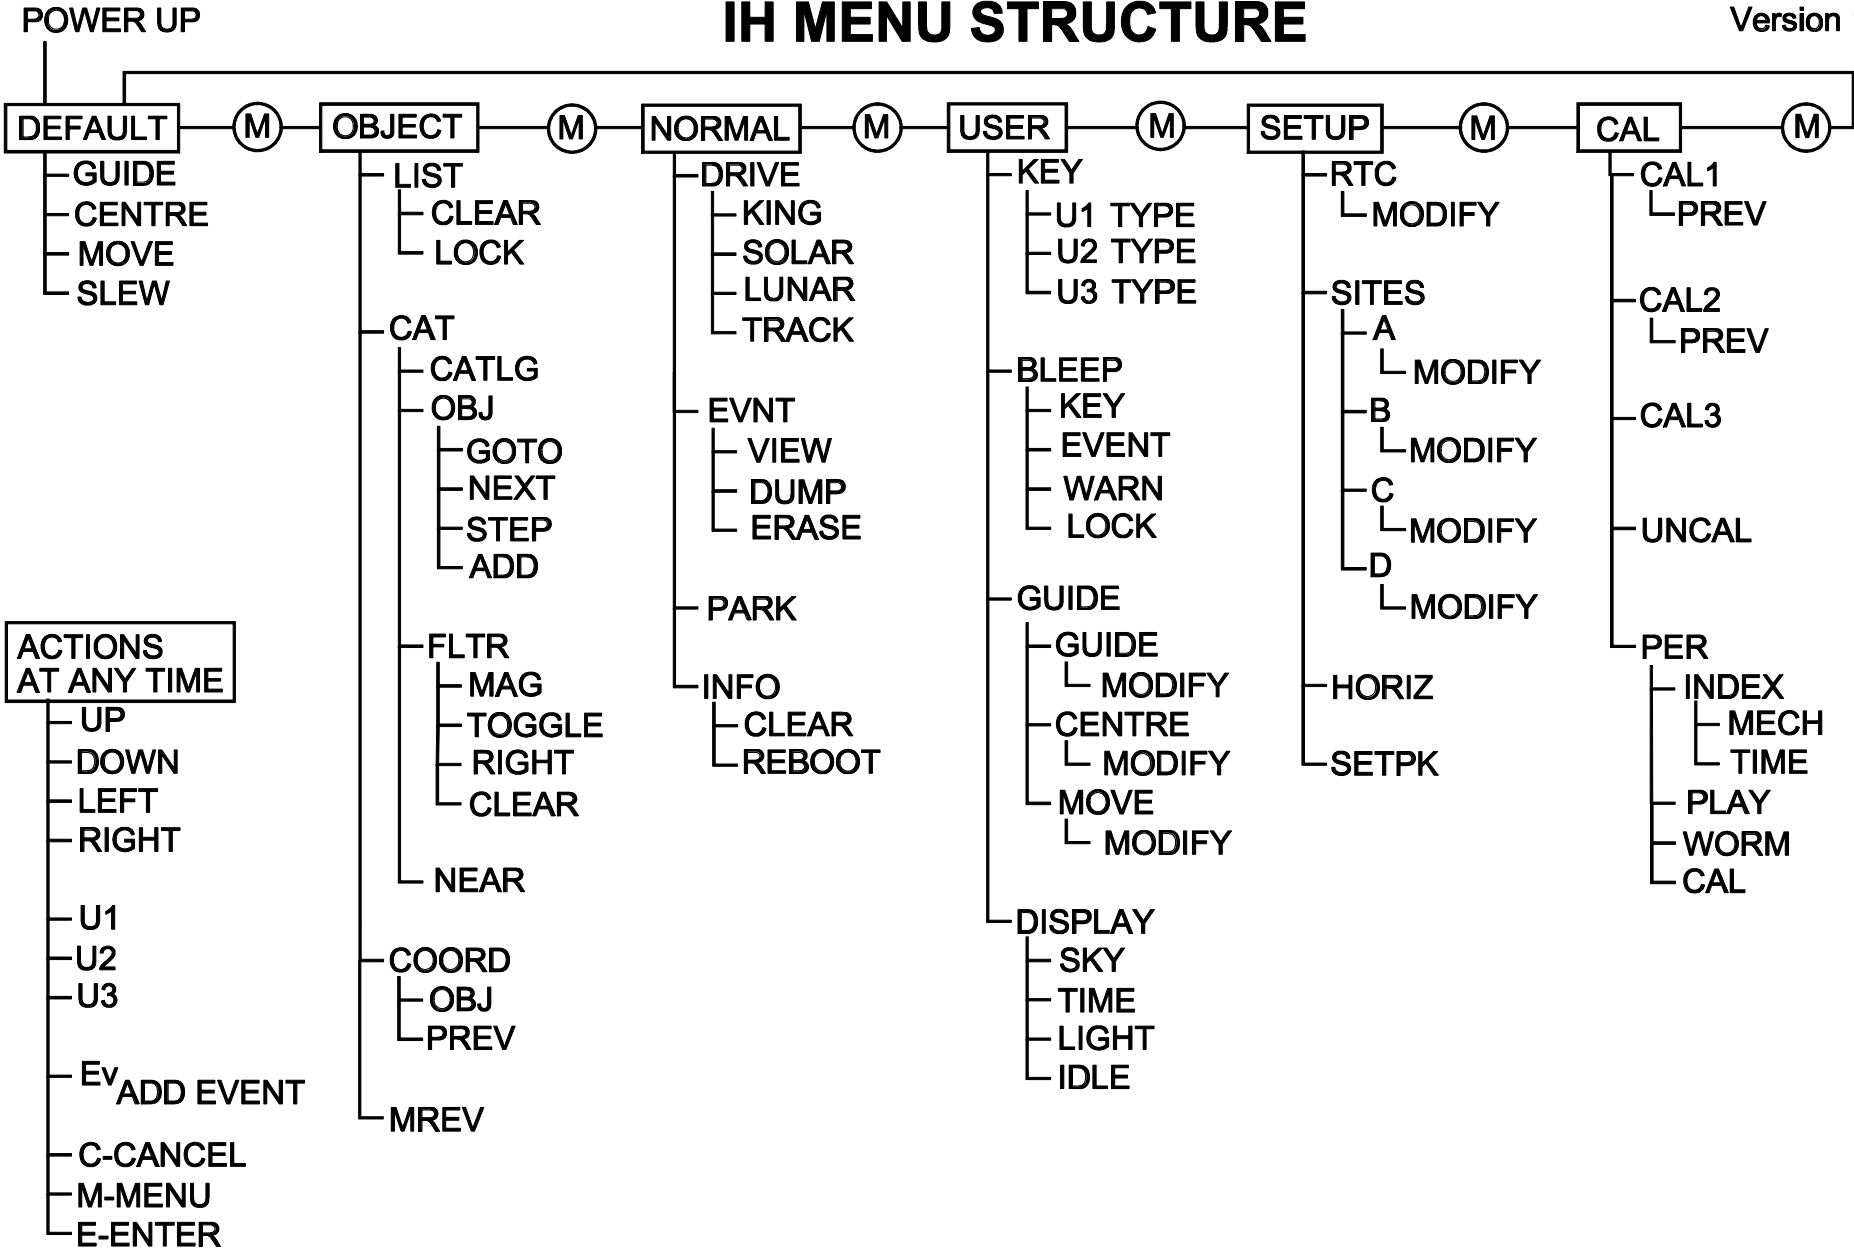

# IH MENU STRUCTURE

Version 1.69

## ACTIONS AT ANY TIME

- UP
- DOWN
- LEFT
- RIGHT
- U1
- U2
- U3
- Ev ADD EVENT
- C-CANCEL
- M-MENU
- E-ENTER