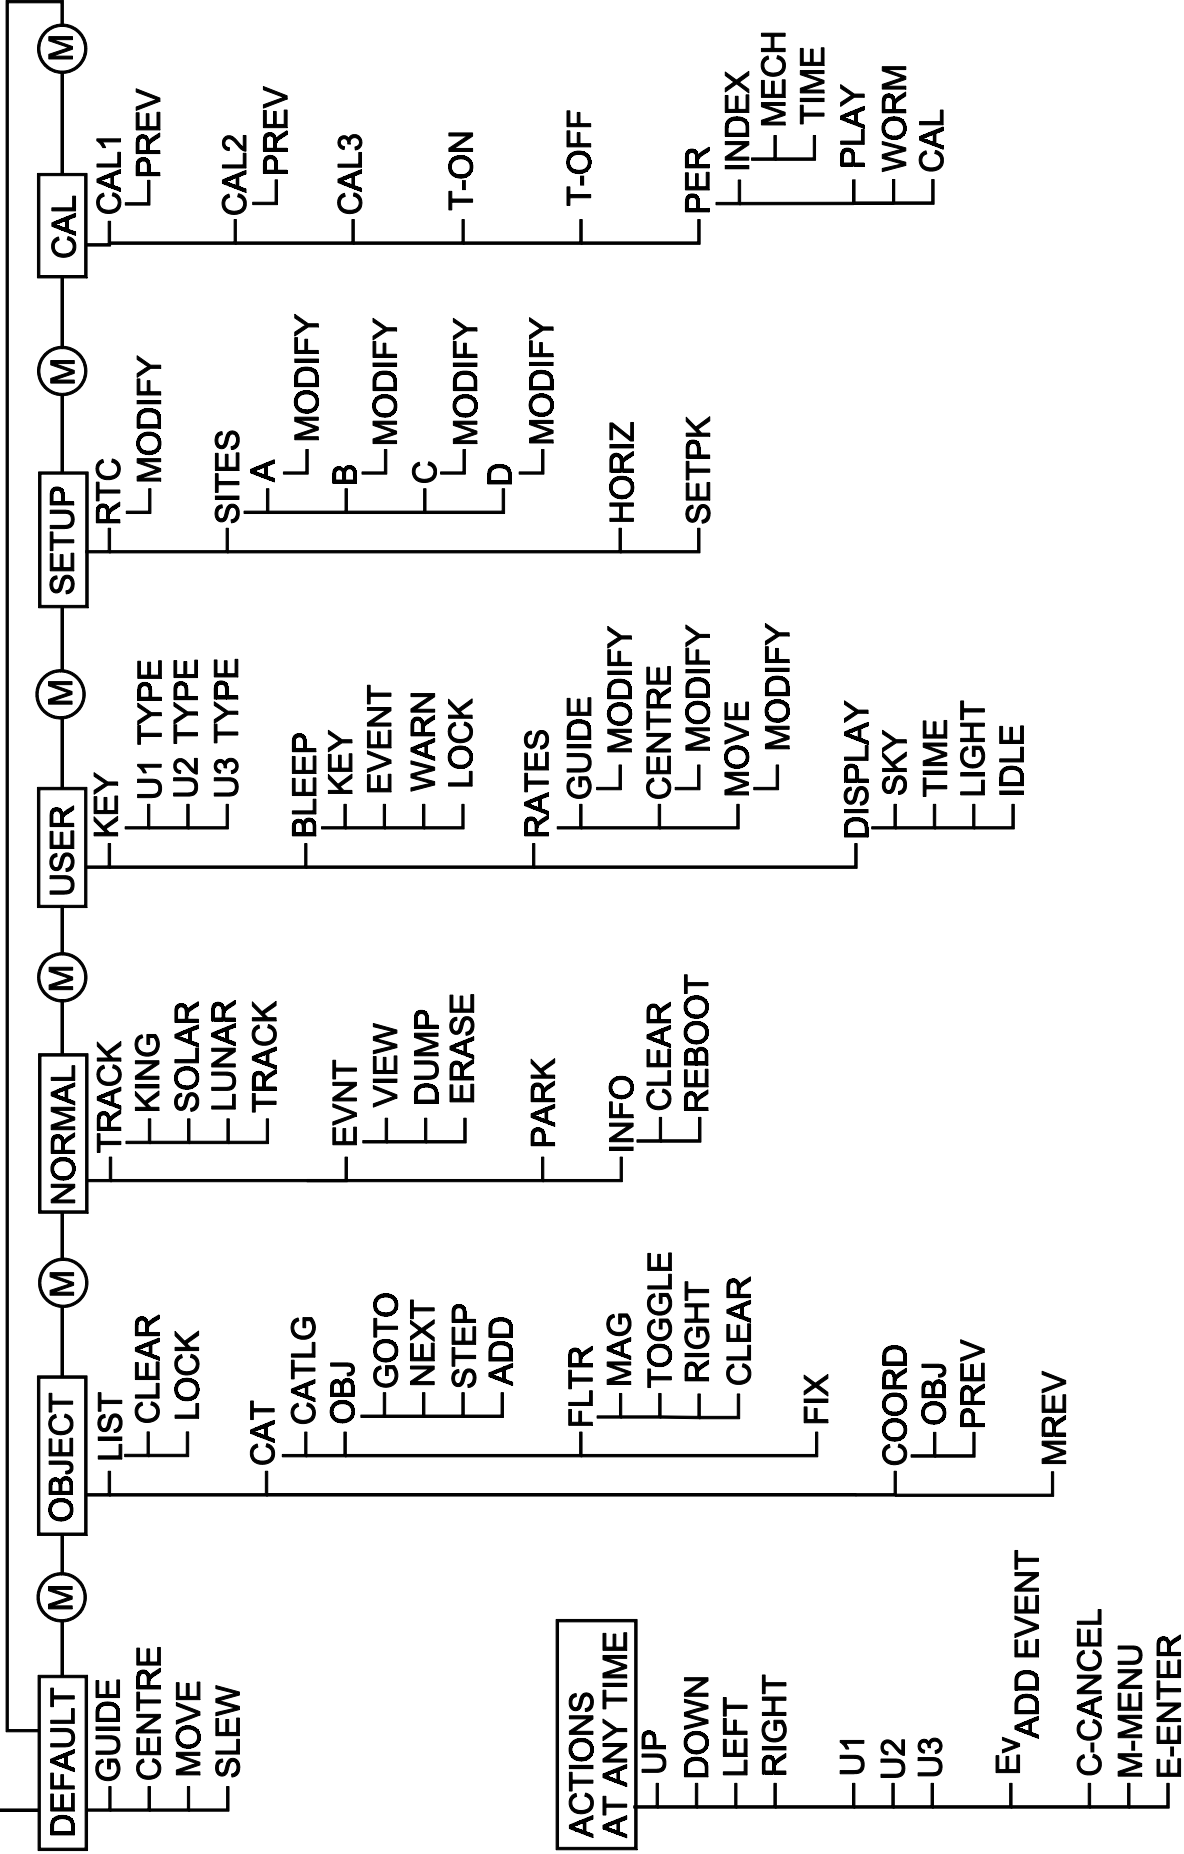

POWER UP

IH MENU STRUCTURE

Version 1.70

ACTIONS AT ANY TIME

- UP
- DOWN
- LEFT
- RIGHT
- U1
- U2
- U3
- Ev ADD EVENT
- C-CANCEL
- M-MENU
- E-ENTER